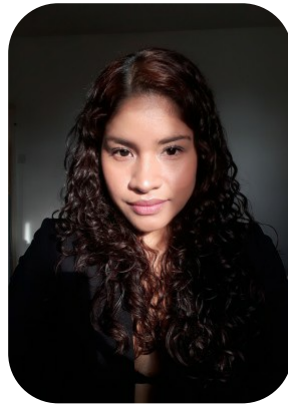

Additional Talents: