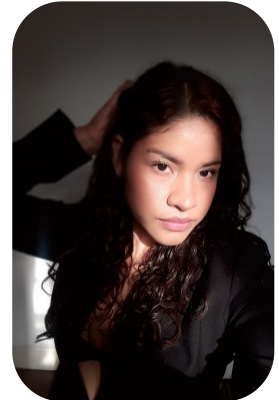

Additional Talents: